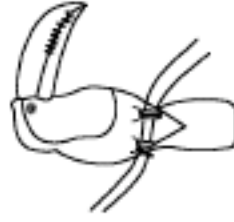

Rain Forest Animals

The morpho is a  
bright \_\_\_lue  
\_\_\_utterfly.

©EnchantedLearning.com

Rain

Forest  
Animals

By \_\_\_\_\_

©EnchantedLearning.com

Rain Forest Animals

The toucan is a  
bir\_\_ with a  
\_\_ig bill.

©EnchantedLearning.com

Rain Forest Animals

The anaconda is a  
lar\_\_e, constricting  
sna\_\_e.

©EnchantedLearning.com

Rain Forest Animals

The sloth is a  
\_\_low-moving  
ma\_\_mal