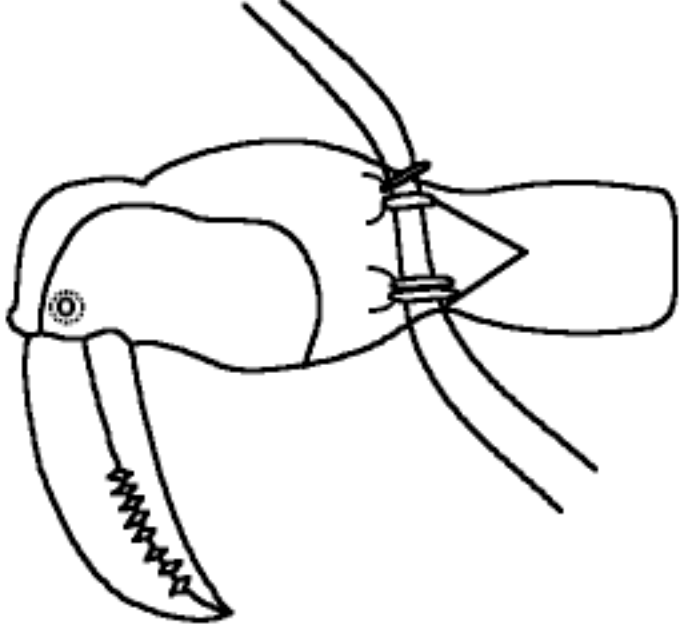

Rain Forest Animals

The morpho is a  
bright \_\_\_lue  
\_\_\_utterfly.

©EnchantedLearning.com

Rain

Forest  
Animals

By \_\_\_\_\_

©EnchantedLearning.com

Rain Forest Animals

The toucan is a  
bir\_\_ with a  
\_\_ig bill.

©EnchantedLearning.com

Rain Forest Animals

The anaconda is a  
lar\_\_e, constricting  
sna\_\_e.

©EnchantedLearning.com

Rain Forest Animals

The sloth is a  
\_\_low-moving  
ma\_\_mal